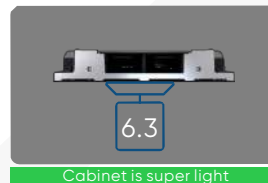

BN2.6X

TYPICAL INDOOR FIXED SOLUTIONS

Super Lightweight And Slim

- Cabinet is super light - only 6.3kg for 1000x250mm
12.5kg for 500x1000mm
- cabinet and super slim with depth of only 48mm.

Cabinet is super light

Cabinet is super slim

Highly Efficient Heat Dissipation

- Modules without back shell design helps to dissipate heat more efficiently

Cut-corner Screen & Corner Screen

- Complete die-cast cabinet frame, no modification on cabinet sides, the processed intensity remains unchanged.
- Complete module housing, no cutting on the housing

Rotated Combined

- Modules can be rotated and spliced
- The width can be matched at will
- Can spell any size screen

Parameter	Value
Pixel Configuration	SMD2020
Pixel Pitch (mm)	2.6
Pixel matrix per panel	192x384; 384x96
Pixel density(pixels/sq.m.)	147456
Cabinet Dimensions (WxHxD)/(mm)	500x1000x48 ; 1000x250x48
Module Dimensions (WxH)/(mm)	250x250
Panel material	Die Casting Aluminum
Cabinet weight (kg/panel)	12.5/6.3
Module weight (kg/panel)	0.5
Color Grayscale (Bit)	14bit
Gray Scale per Color (level)	16384
Refresh Rate (Hz)	3840
Driving Type	1/24
Signal Transmission Distance (m)	CAT5 cable:<100 m;Single mode fiber:<10 km
Brightness(nits)	900
Optimal Horizontal Viewing Angle(°)	150
Optimal Vertical Viewing Angle(°)	Up 50/down 60
Contrast ratio	6293:1
AC Input Voltage(V)	AC: 100V~240V
AC Input Power Maximum Value(W/m ²)	478
AC Input Power Typical Value(W/m ²)	160
Storage Temperature(°C)	-40~60
Working Temperature (°C)	0~40
IP rating (Front/Rear)	IP40/IP20
Storage Humidity (RH)	10%~90% non-condensing
Working Humidity (RH)	10%~60% non-condensing
Lifetime Typical Value(hrs)	100000
Cabinet installation	fix
Certifications	CE, CB, EMC, FCC, IEC, TUV, SABER
warranty	2 years standard product warranty