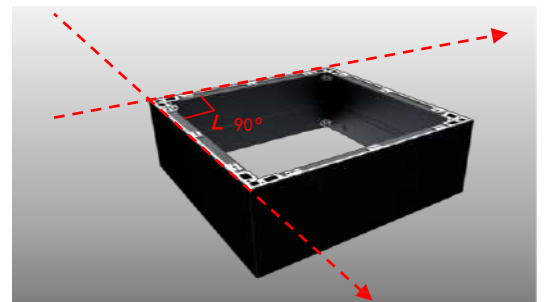

BN2.6X

TYPICAL INDOOR FIXED SOLUTIONS

Super Lightweight And Slim

- Cabinet is super light - only 6.3kg for 1000x250mm
12.5kg for 500x1000mm
- cabinet and super slim with depth of only 48mm.

Cabinet is super light

Cabinet is super slim

Highly Efficient Heat Dissipation

- Modules without back shell design helps to dissipate heat more efficiently

Cut-corner Screen & Corner Screen

- Complete die-cast cabinet frame, no modification on cabinet sides, the processed intensity remains unchanged.
- Complete module housing, no cutting on the housing

Rotated Combined

- Modules can be rotated and spliced
- The width can be matched at will
- Can spell any size screen

Parameter	Value
Pixel Configuration	SMD2020
Pixel Pitch (mm)	2.6
Pixel matrix per panel	192x384; 384x96
Pixel density(pixels/sq.m.)	147456
Cabinet Dimensions (WxHxD)/(mm)	500x1000x48 ; 1000x250x48
Module Dimensions (WxH)/(mm)	250x250
Panel material	Die Casting Aluminum
Cabinet weight (kg/panel)	12.5/6.3
Module weight (kg/panel)	0.5
Color Grayscale (Bit)	14bit
Gray Scale per Color (level)	16384
Refresh Rate (Hz)	3840
Driving Type	1/24
Signal Transmission Distance (m)	CAT5 cable:<100 m;Single mode fiber:<10 km
Brightness(nits)	900
Optimal Horizontal Viewing Angle(°)	150
Optimal Vertical Viewing Angle(°)	Up 50/down 60
Contrast ratio	6293:1
AC Input Voltage(V)	AC: 100V~240V
AC Input Power Maximum Value(W/m ²)	478
AC Input Power Typical Value(W/m ²)	160
Storage Temperature(°C)	-40~60
Working Temperature (°C)	0~40
IP rating (Front/Rear)	IP40/IP20
Storage Humidity (RH)	10%~90% non-condensing
Working Humidity (RH)	10%~60% non-condensing
Lifetime Typical Value(hrs)	100000
Cabinet installation	fix
Certifications	CE, CB, EMC, FCC, IEC, TUV, SABER
warranty	2 years standard product warranty