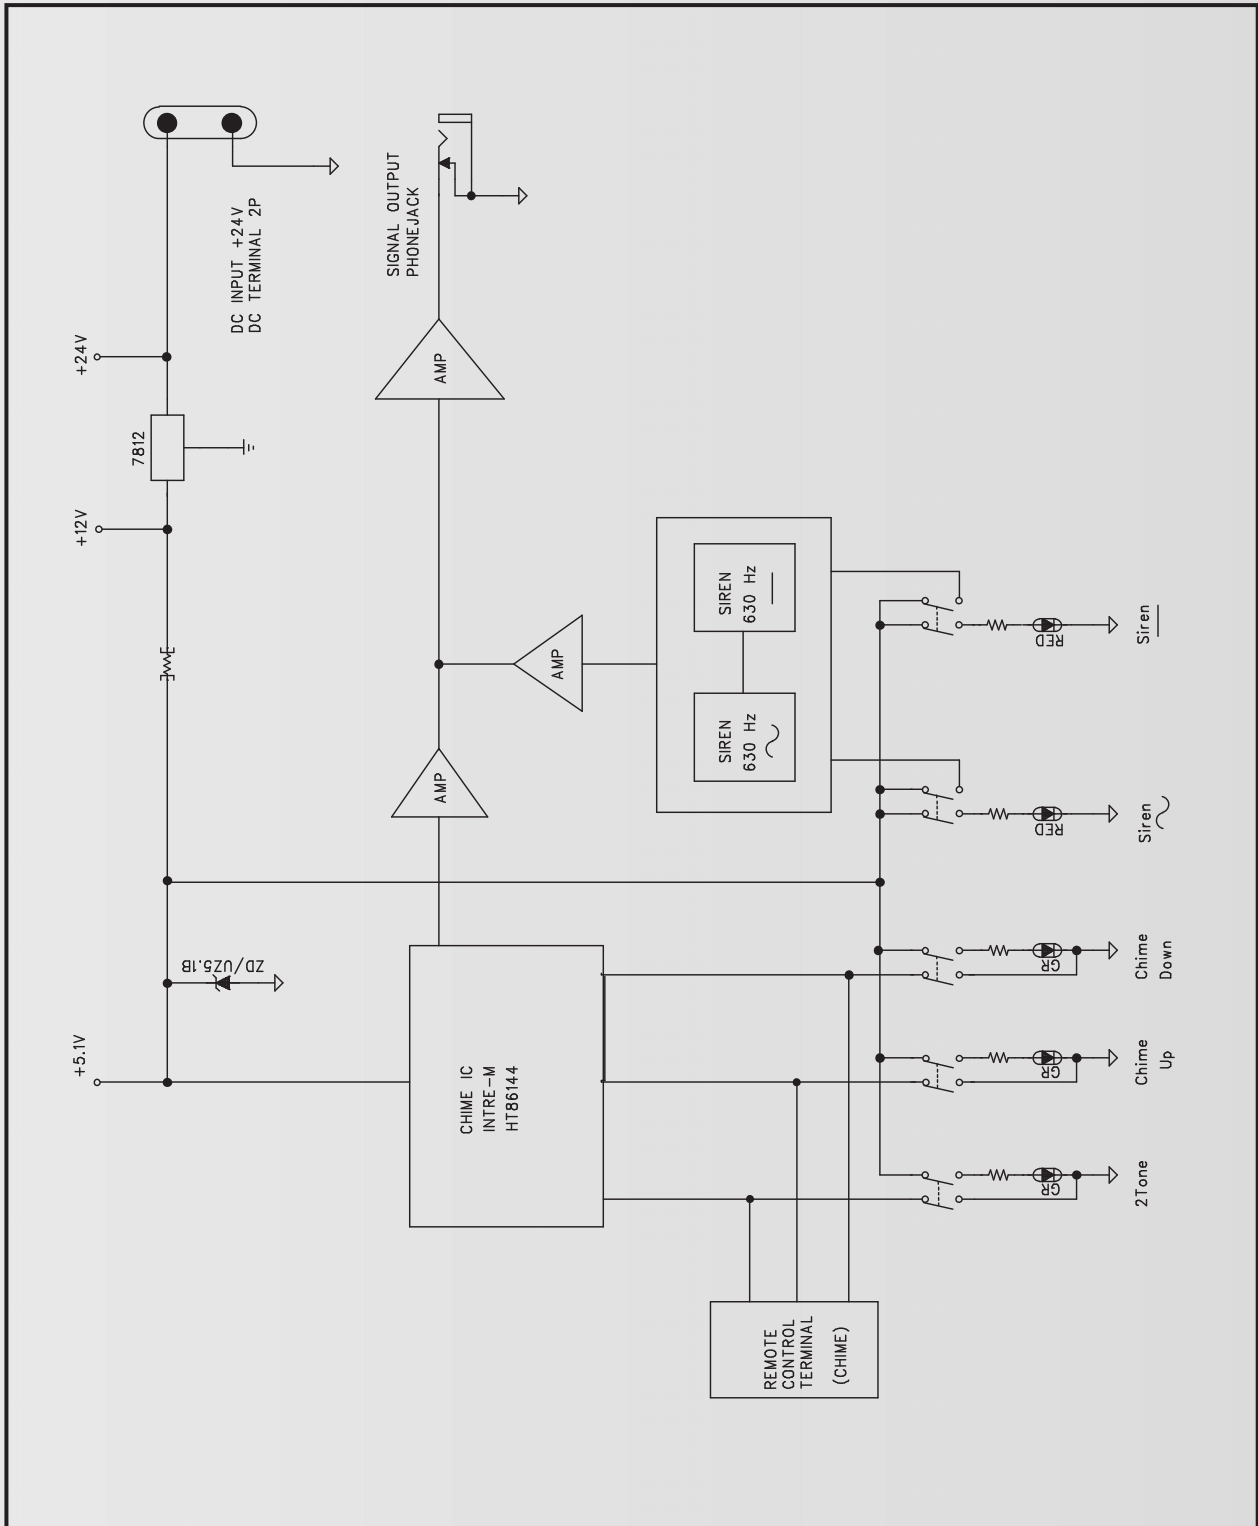

- **REMOTE CONTROL CAPABILITY**

- Rear-panel terminals are provided for connecting a wired remote control to increase functionality.

FRONT/REAR PANEL

- 1 CHIME SWITCHES
- 2 WAVING SIREN SWITCH

- 3 FLAT SIREN SWITCH
- 4 OFF SWITCH

- 1 DC INPUT TERMINALS
- 2 OUTPUT JACK

- 3 REMOTE CONTROL TERMINAL

APPLICATIONS

BLOCK DIAGRAM

SPECIFICATIONS

	PE-6103
Siren Frequency	630 Hz
Chime and Siren Output Level/Impedance	1Vrms/10k Ω Unbalanced
Operation Temperature	-10°C ~ +40°C / 140°F~104°F
Power Source	24V DC
Power Consumption	60mA
Weight (SET)	2.8kg/6.2lb
Dimensions (SET)	482(W)x44(H)x280(D)mm/19(W)x1.7(H)x11(D)in