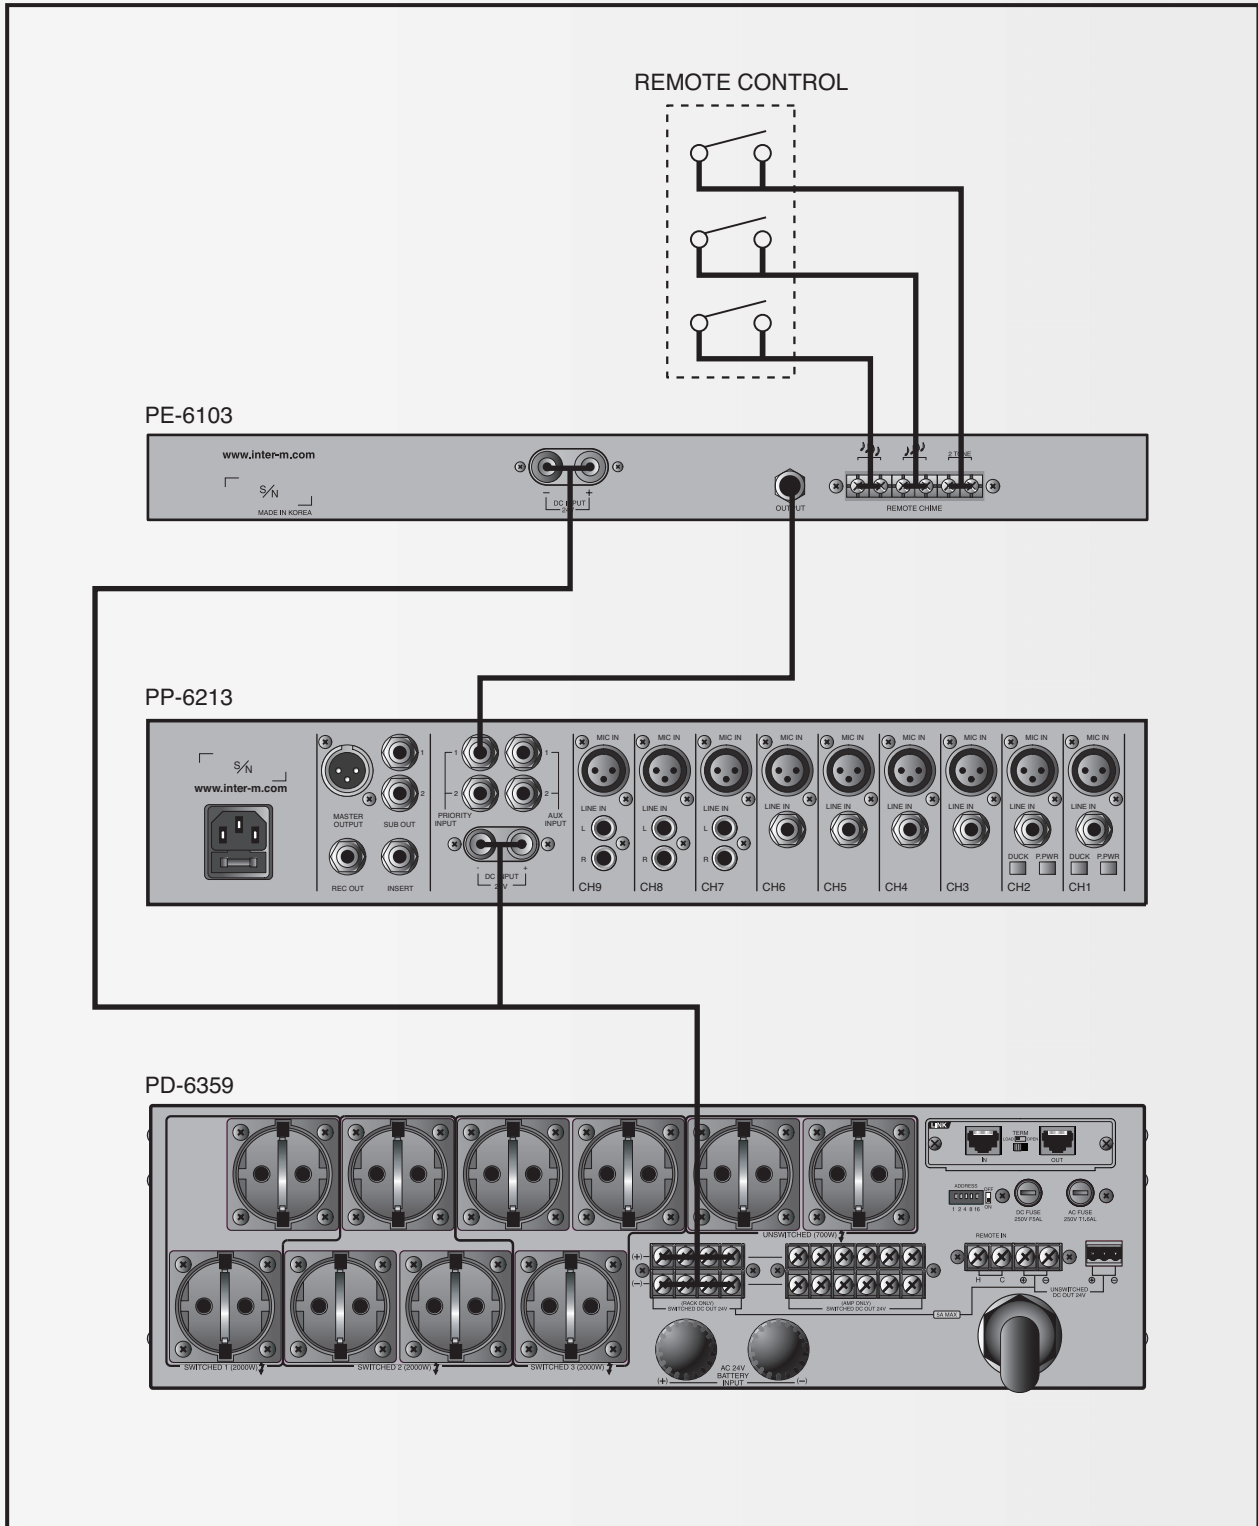

- **REMOTE CONTROL CAPABILITY**

- Rear-panel terminals are provided for connecting a wired remote control to increase functionality.

FRONT/REAR PANEL

- 1 CHIME SWITCHES
- 2 WAVING SIREN SWITCH

- 3 FLAT SIREN SWITCH
- 4 OFF SWITCH

- 1 DC INPUT TERMINALS
- 2 OUTPUT JACK

- 3 REMOTE CONTROL TERMINAL

APPLICATIONS

BLOCK DIAGRAM

SPECIFICATIONS

	PE-6103
Siren Frequency	630 Hz
Chime and Siren Output Level/Impedance	1Vrms/10k Ω Unbalanced
Operation Temperature	-10°C ~ +40°C / 140°F~104°F
Power Source	24V DC
Power Consumption	60mA
Weight (SET)	2.8kg/6.2lb
Dimensions (SET)	482(W)x44(H)x280(D)mm/19(W)x1.7(H)x11(D)in