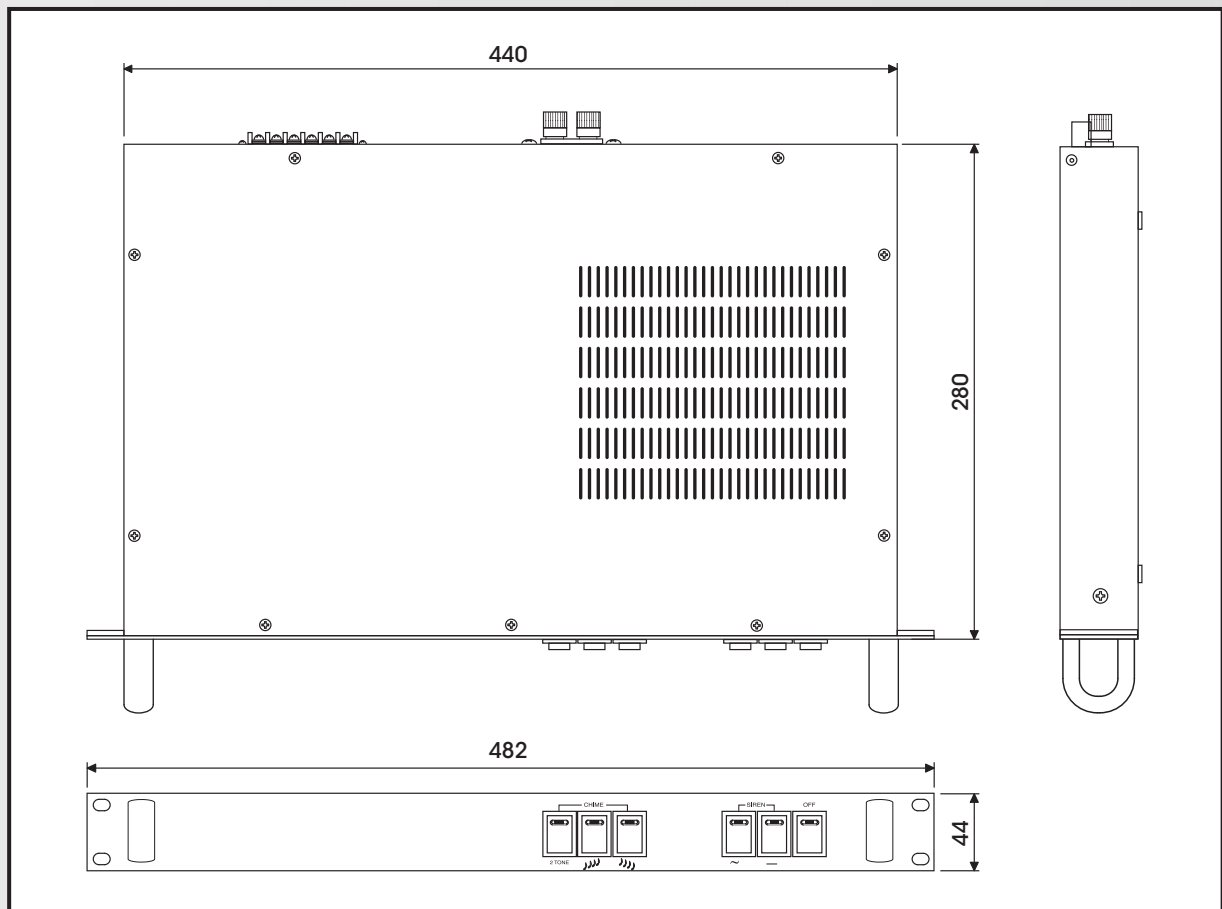

DIMENSIONS