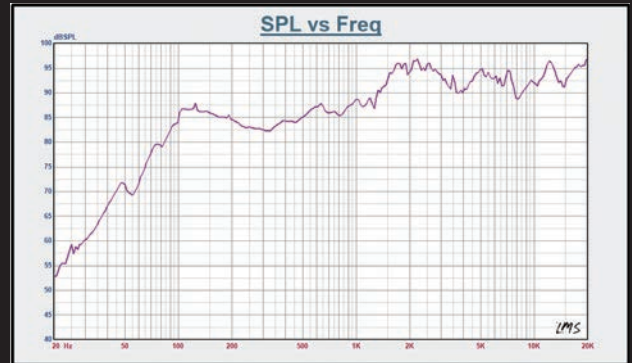

FEATURES

- 1" Piezo Tweeter and 5.25" Driver (SM30) / 6.5" Driver (SM50)
- Operational at 70V/100V with multitaps, or low impedance (8Ω)
- Suitable for indoor and outdoor use – IP65 rated
- Vertical wall mount U-brackets included
- Easy installation
- Available in black and white
- Sold in pairs

SM30

SM50

SPECIFICATIONS

MODEL:	SM30	SM50
Speaker Drivers	5.25 inch woofer & 1 Inch piezo tweeter	6.5 inch woofer & 1 Inch piezo tweeter
Frequency Response	80-20kHz	50-20kHz
Dispersion H x V	60 x 90	60 x 90
Sensitivity 1W/1M	89dB	90dB
RMS continuous	105dB	107dB
Max SPL	111dB	113dB
100V Tappings	30, 15, 7.5, 3.75	50, 25, 12.5, 6.25
70V Tappings	15, 7.5, 3.75, 1.87	25, 12.5, 6.25, 3.12
8 ohm Bypass	YES	YES
Max Power @ 8 ohms	40 watts RMS	50 watts RMS
IP Rating	IP65	IP65
Speakers Cabinet Material	UV stable ABS	UV stable ABS
Grille Material	Powdercoated Aluminium	Powdercoated Aluminium
Product Dimensions (W x D x H)	159 x 152 x 252 mm	191 x 182 x 304 mm
Shipping Dimensions (W x D x H)	420 x 195 x 274 mm (shipped in pairs)	502 x 233 x 329 mm (shipped in pairs)
Shipping Weight	5.5kg	7.3kg