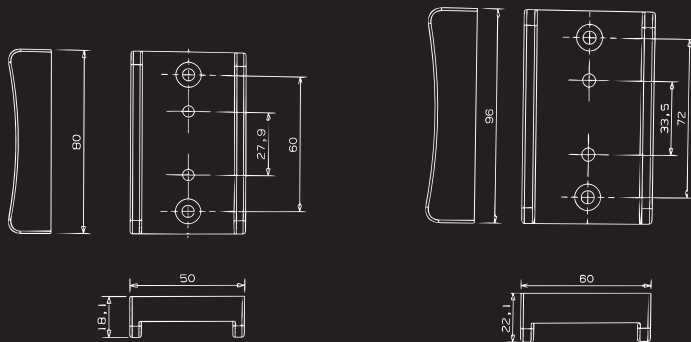

DESCRIPTION

The SM Series is a compact speaker solution suitable for indoor and outdoor surface mount foreground/background applications.

Architecturally designed and pleasing to the eye, the inDESIGN SM Series offers two models in the range – the SM30 and SM50. The SM30 and SM50 speakers operate on 70V/100V with multitaps or low impedance (8ohms). The products are weather rated to IP65 and include install-friendly mounting brackets. Both models are available in black and white colour options and are sold in pairs.

FEATURES

- 1" Piezo Tweeter and 5.25" Driver (SM30) / 6.5" Driver (SM50)
- Operational at 70V/100V with multitaps, or low impedance (8Ω)
- Suitable for indoor and outdoor use – IP65 rated
- Vertical wall mount U-brackets included
- Easy installation
- Available in black and white
- Sold in pairs

SM30

SM50

SPECIFICATIONS

MODEL:	SM30	SM50
Speaker Drivers	5.25 inch woofer & 1 Inch piezo tweeter	6.5 inch woofer & 1 Inch piezo tweeter
Frequency Response	80-20kHz	50-20kHz
Dispersion H x V	60 x 90	60 x 90
Sensitivity 1W/1M	89dB	90dB
RMS continuous	105dB	107dB
Max SPL	111dB	113dB
100V Tappings	30, 15, 7.5, 3.75	50, 25, 12.5, 6.25
70V Tappings	15, 7.5, 3.75, 1.87	25, 12.5, 6.25, 3.12
8 ohm Bypass	YES	YES
Max Power @ 8 ohms	40 watts RMS	50 watts RMS
IP Rating	IP65	IP65
Speakers Cabinet Material	UV stable ABS	UV stable ABS
Grille Material	Powdercoated Aluminium	Powdercoated Aluminium
Product Dimensions (W x D x H)	159 x 152 x 252 mm	191 x 182 x 304 mm
Shipping Dimensions (W x D x H)	420 x 195 x 274 mm (shipped in pairs)	502 x 233 x 329 mm (shipped in pairs)
Shipping Weight	5.5kg	7.3kg