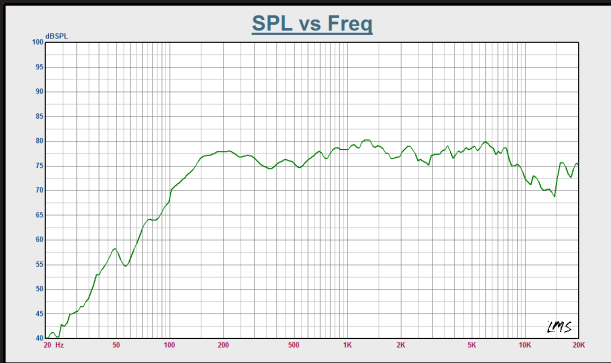

DESCRIPTION

The SM Series is a compact speaker solution suitable for indoor and outdoor surface mount foreground/background applications.

Architecturally designed and pleasing to the eye, the inDESIGN SM Series offers two models in the range – the SM30 and SM50. The SM30 and SM50 speakers operate on 70V/100V with multitaps or low impedance (8ohms). The products are weather rated to IP65 and include install-friendly mounting brackets. Both models are available in black and white colour options and are sold in pairs.

FEATURES

- 1" Piezo Tweeter and 5.25" Driver (SM30) / 6.5" Driver (SM50)
- Operational at 70V/100V with multitaps, or low impedance (8Ω)
- Suitable for indoor and outdoor use – IP65 rated
- Vertical wall mount U-brackets included
- Easy installation
- Available in black and white
- Sold in pairs

SM30

SM50

SPECIFICATIONS

MODEL:	SM30	SM50
Speaker Drivers	5.25 inch woofer & 1 Inch piezo tweeter	6.5 inch woofer & 1 Inch piezo tweeter
Frequency Response	80-20kHz	50-20kHz
Dispersion H x V	60 x 90	60 x 90
Sensitivity 1W/1M	89dB	90dB
RMS continuous	105dB	107dB
Max SPL	111dB	113dB
100V Tappings	30, 15, 7.5, 3.75	50, 25, 12.5, 6.25
70V Tappings	15, 7.5, 3.75, 1.87	25, 12.5, 6.25, 3.12
8 ohm Bypass	YES	YES
Max Power @ 8 ohms	40 watts RMS	50 watts RMS
IP Rating	IP65	IP65
Speakers Cabinet Material	UV stable ABS	UV stable ABS
Grille Material	Powdercoated Aluminium	Powdercoated Aluminium
Product Dimensions (W x D x H)	159 x 152 x 252 mm	191 x 182 x 304 mm
Shipping Dimensions (W x D x H)	420 x 195 x 274 mm (shipped in pairs)	502 x 233 x 329 mm (shipped in pairs)
Shipping Weight	5.5kg	7.3kg