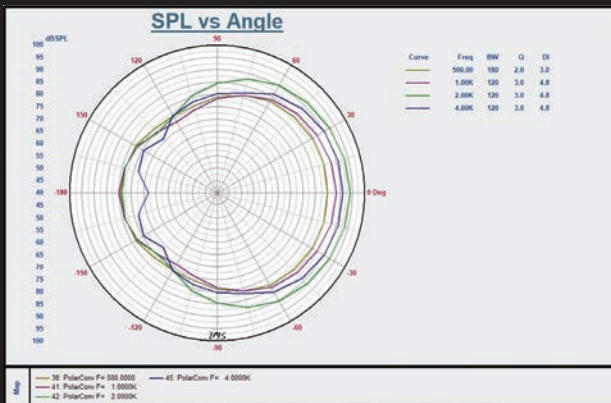

SM30

SM50

SPECIFICATIONS

MODEL:	SM30	SM50
Speaker Drivers	5.25 inch woofer & 1 Inch piezo tweeter	6.5 inch woofer & 1 Inch piezo tweeter
Frequency Response	80-20kHz	50-20kHz
Dispersion H x V	60 x 90	60 x 90
Sensitivity 1W/1M	89dB	90dB
RMS continuous	105dB	107dB
Max SPL	111dB	113dB
100V Tappings	30, 15, 7.5, 3.75	50, 25, 12.5, 6.25
70V Tappings	15, 7.5, 3.75, 1.87	25, 12.5, 6.25, 3.12
8 ohm Bypass	YES	YES
Max Power @ 8 ohms	40 watts RMS	50 watts RMS
IP Rating	IP65	IP65
Speakers Cabinet Material	UV stable ABS	UV stable ABS
Grille Material	Powdercoated Aluminium	Powdercoated Aluminium
Product Dimensions (W x D x H)	159 x 152 x 252 mm	191 x 182 x 304 mm
Shipping Dimensions (W x D x H)	420 x 195 x 274 mm (shipped in pairs)	502 x 233 x 329 mm (shipped in pairs)
Shipping Weight	5.5kg	7.3kg