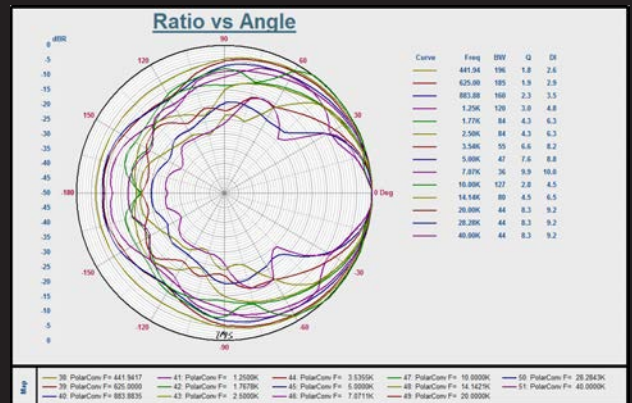

SM30

SM50

SPECIFICATIONS

MODEL:	SM30	SM50
Speaker Drivers	5.25 inch woofer & 1 Inch piezo tweeter	6.5 inch woofer & 1 Inch piezo tweeter
Frequency Response	80-20kHz	50-20kHz
Dispersion H x V	60 x 90	60 x 90
Sensitivity 1W/1M	89dB	90dB
RMS continuous	105dB	107dB
Max SPL	111dB	113dB
100V Tappings	30, 15, 7.5, 3.75	50, 25, 12.5, 6.25
70V Tappings	15, 7.5, 3.75, 1.87	25, 12.5, 6.25, 3.12
8 ohm Bypass	YES	YES
Max Power @ 8 ohms	40 watts RMS	50 watts RMS
IP Rating	IP65	IP65
Speakers Cabinet Material	UV stable ABS	UV stable ABS
Grille Material	Powdercoated Aluminium	Powdercoated Aluminium
Product Dimensions (W x D x H)	159 x 152 x 252 mm	191 x 182 x 304 mm
Shipping Dimensions (W x D x H)	420 x 195 x 274 mm (shipped in pairs)	502 x 233 x 329 mm (shipped in pairs)
Shipping Weight	5.5kg	7.3kg