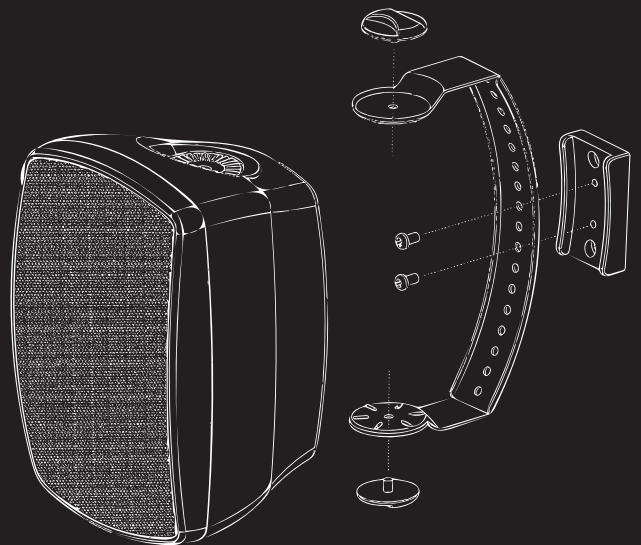

DESCRIPTION

The SM Series is a compact speaker solution suitable for indoor and outdoor surface mount foreground/background applications.

Architecturally designed and pleasing to the eye, the inDESIGN SM Series offers two models in the range – the SM30 and SM50. The SM30 and SM50 speakers operate on 70V/100V with multitaps or low impedance (8ohms). The products are weather rated to IP65 and include install-friendly mounting brackets. Both models are available in black and white colour options and are sold in pairs.

FEATURES

- 1" Piezo Tweeter and 5.25" Driver (SM30) / 6.5" Driver (SM50)
- Operational at 70V/100V with multitaps, or low impedance (8Ω)
- Suitable for indoor and outdoor use – IP65 rated
- Vertical wall mount U-brackets included
- Easy installation
- Available in black and white
- Sold in pairs

SM30

SM50

SPECIFICATIONS

MODEL:	SM30	SM50
Speaker Drivers	5.25 inch woofer & 1 Inch piezo tweeter	6.5 inch woofer & 1 Inch piezo tweeter
Frequency Response	80-20kHz	50-20kHz
Dispersion H x V	60 x 90	60 x 90
Sensitivity 1W/1M	89dB	90dB
RMS continuous	105dB	107dB
Max SPL	111dB	113dB
100V Tappings	30, 15, 7.5, 3.75	50, 25, 12.5, 6.25
70V Tappings	15, 7.5, 3.75, 1.87	25, 12.5, 6.25, 3.12
8 ohm Bypass	YES	YES
Max Power @ 8 ohms	40 watts RMS	50 watts RMS
IP Rating	IP65	IP65
Speakers Cabinet Material	UV stable ABS	UV stable ABS
Grille Material	Powdercoated Aluminium	Powdercoated Aluminium
Product Dimensions (W x D x H)	159 x 152 x 252 mm	191 x 182 x 304 mm
Shipping Dimensions (W x D x H)	420 x 195 x 274 mm (shipped in pairs)	502 x 233 x 329 mm (shipped in pairs)
Shipping Weight	5.5kg	7.3kg